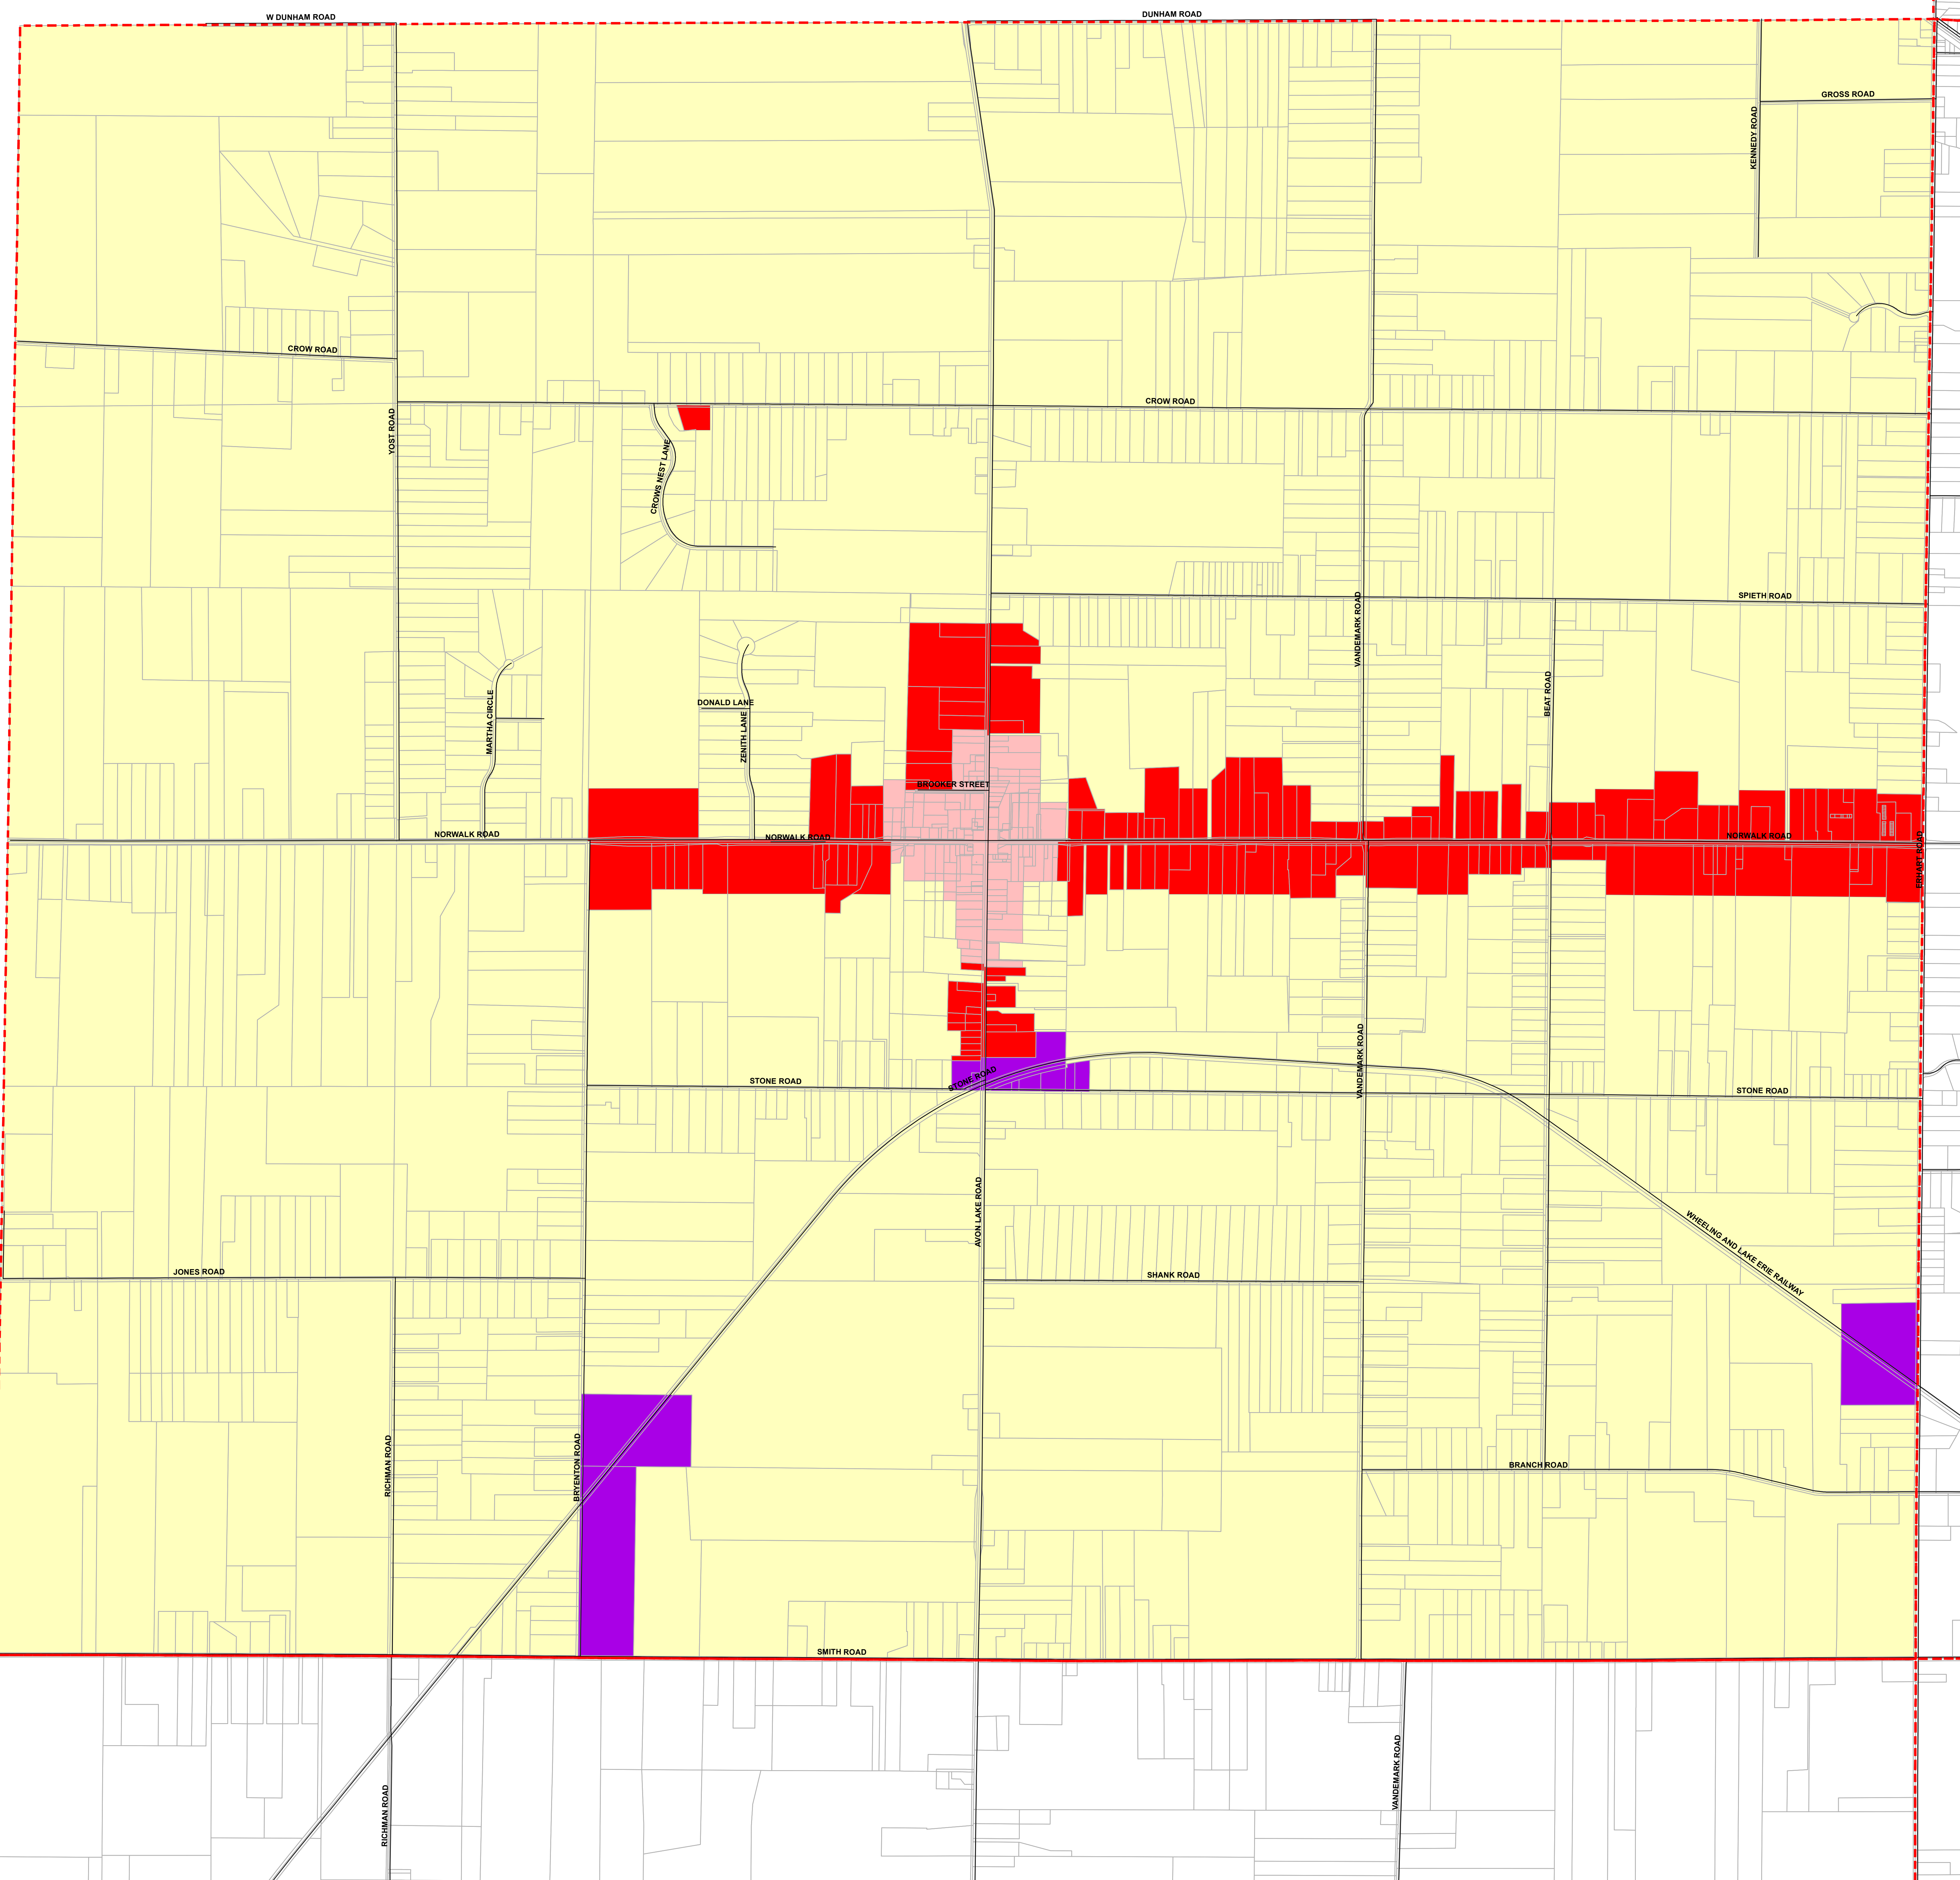

Litchfield Township Zoning Districts

Legend

- Township Boundary
 - Roads
 - Parcel Boundary
- Litchfield Zoning Districts**
- Zoning Classification**
- Residential District
 - Circle District
 - Commercial District
 - Industrial District

Trustee Trustee Trustee

DATE: _____

Zoning Map Amendment Log

Amend. No.	Date	Resolution
	3/10/2008	
	6/8/2009	
	11/15/2019	

Visit www.medinaco.org/planning/